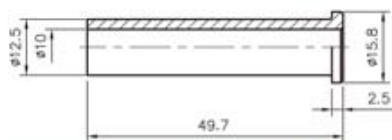

RUBBER TUBE FOR PLS-24-PM