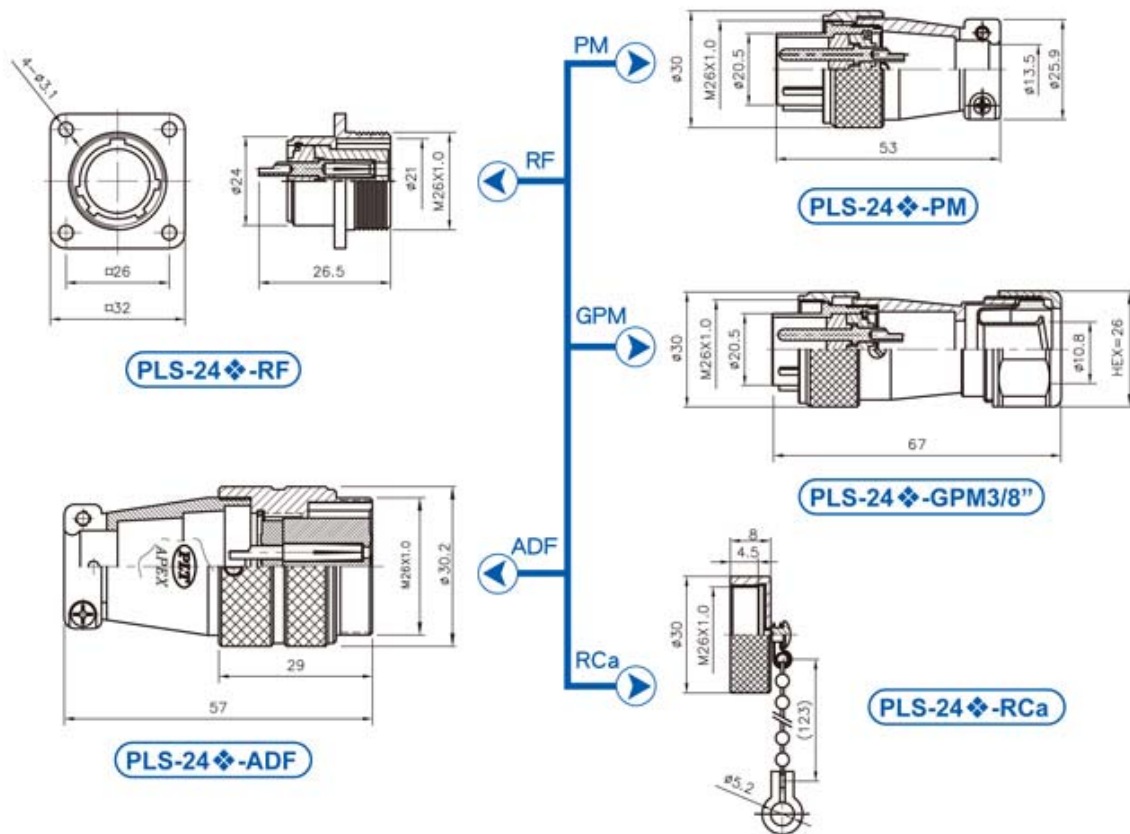

OUTPUT TYPE

PLS Series - Output Type

TÜV

SINCE 1978
APEX CONNECTOR

大豪电子
 电话: 0775-83233025
<http://www.szdahao.com>
<http://www.very-tec.com>

ACCESSORY:

RUBBER TUBE FOR PLS-24-PM

RUBBER PLATE FOR PLS-24-RCa

◆ No. of contacts	10						
Contacts Configuration							
Rated current / voltage	10A 250V						
Operation limit voltage (AC.V.rms)	250						
Withstanding voltage (AC.V.rms) 1 minute	1000						
Insulation resistance (MΩ MIN.) at DC 500V	2000						
Contact resistance (MΩ MAX.) at DC 1A	3						
Solder inter diameter	1.6						