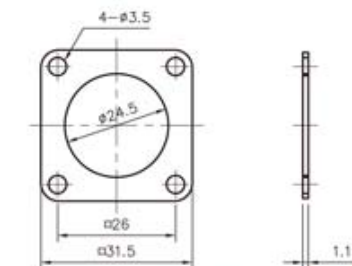

RUBBER PLATE FOR PLS-24-RCa

◆ No. of contacts	10						
Contacts Configuration							
Rated current / voltage	10A 250V						
Operation limit voltage (AC.V.rms)	250						
Withstanding voltage (AC.V.rms) 1 minute	1000						
Insulation resistance (MΩ MIN.) at DC 500V	2000						
Contact resistance (MΩ MAX.) at DC 1A	3						
Solder inter diameter	1.6